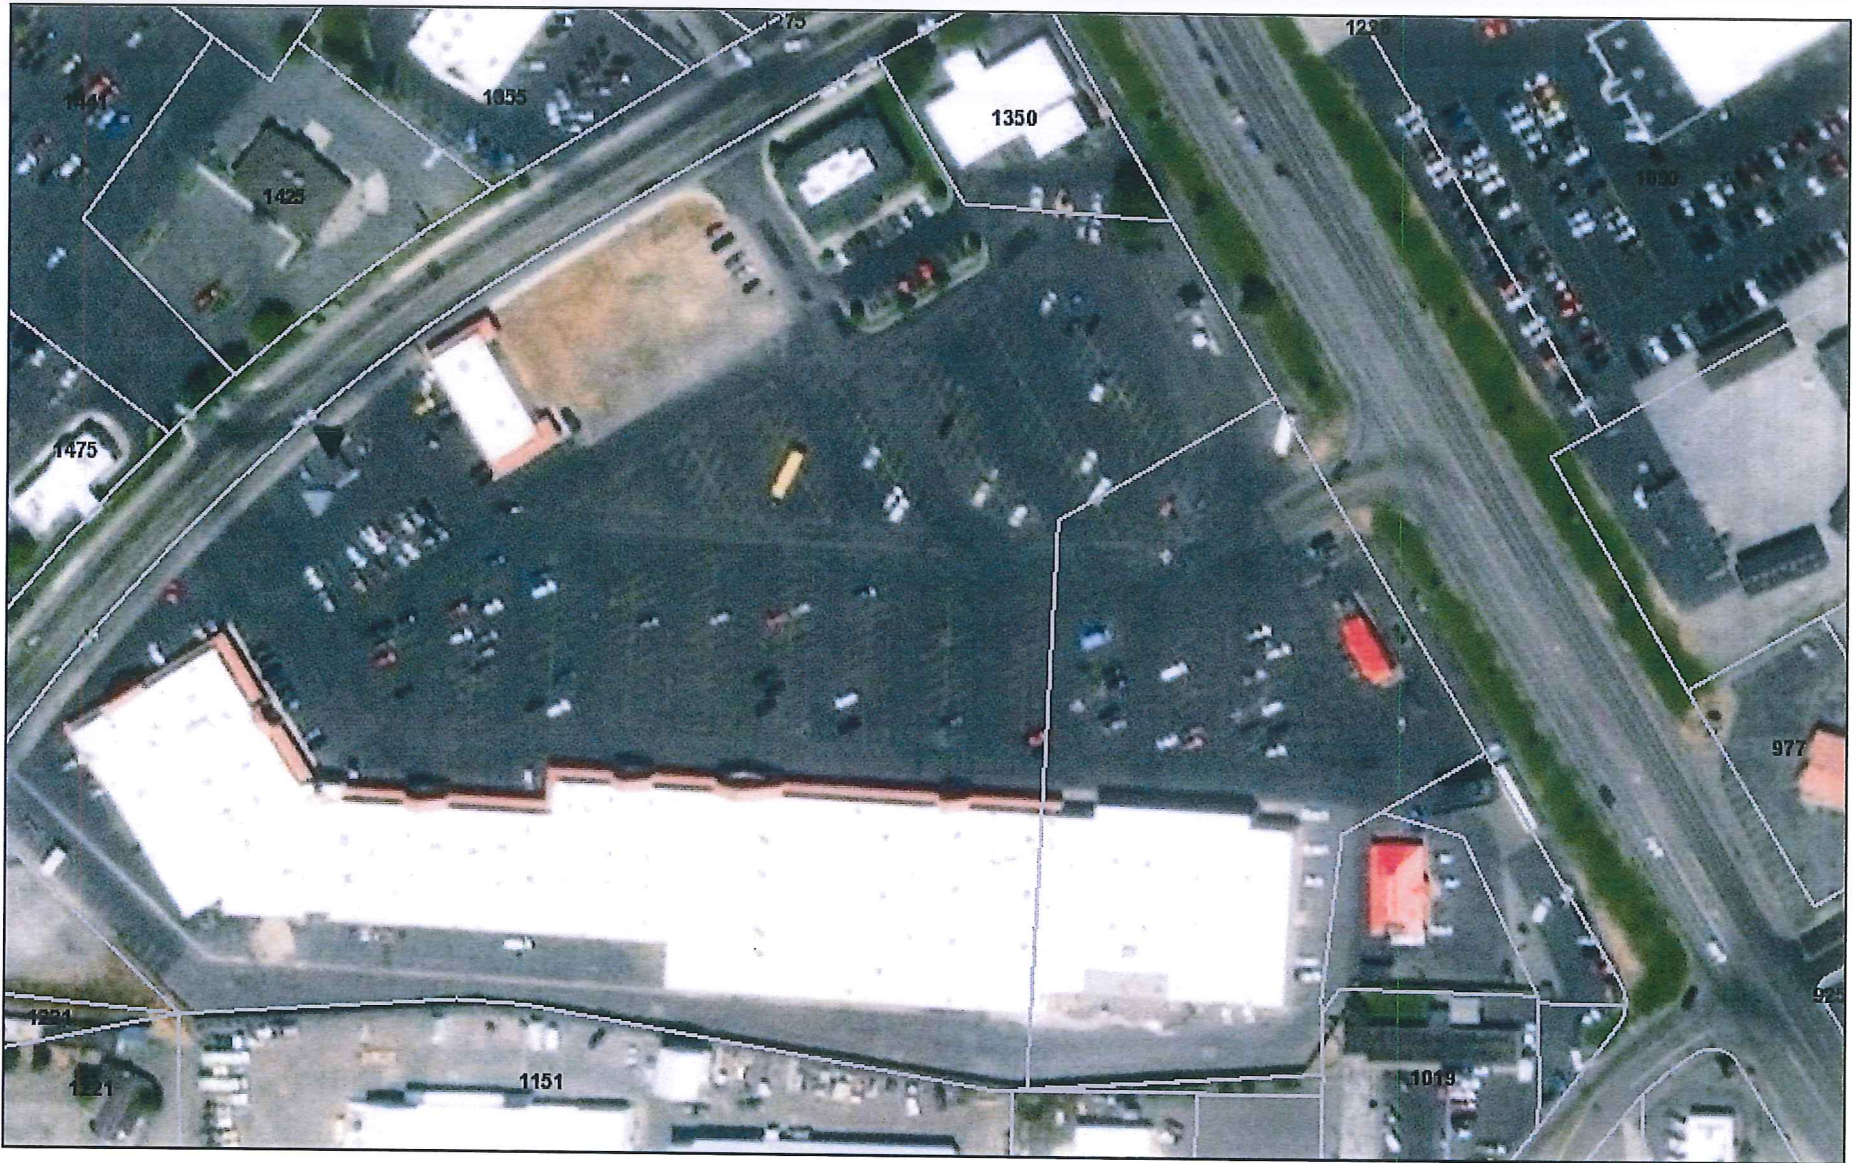

# BCCLC 30 RIVERSIDE PLAZA #1, BLACKFOOT, ID

7/6/2018 10:45:18 AM

- City Boundaries
- Townships
- Parcels
- Snake River
- Section Lines
- County Boundary
- Subdivisions

DigitalGlobe